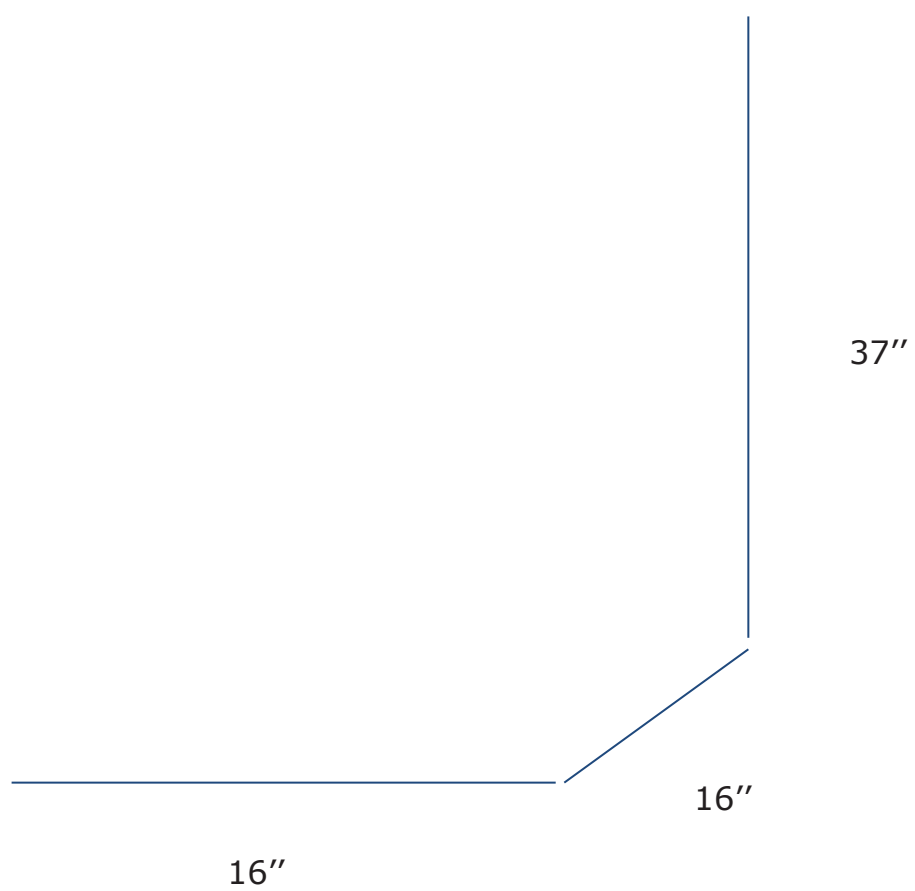

DIMENSIONS

37 x 16 x 16 cm

COLORS & TEXTURE

White

WEIGHT

1,75 kg

MATERIALS

Clay