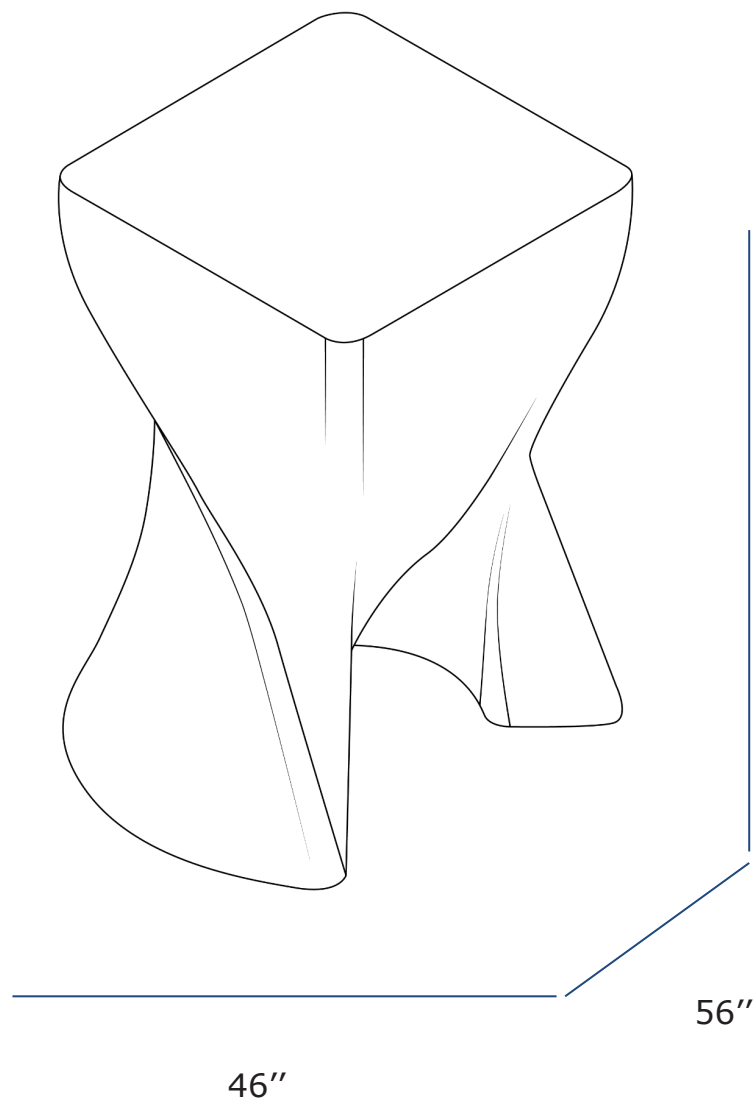

ROOTS

DIMENSIONS

76 x 56 x 46 cm

COLORS & TEXTURE

ORANGE

GRAY

GREEN

WEIGHT

5,5 kg

MATERIALS

PLA Recycle

Consult cover