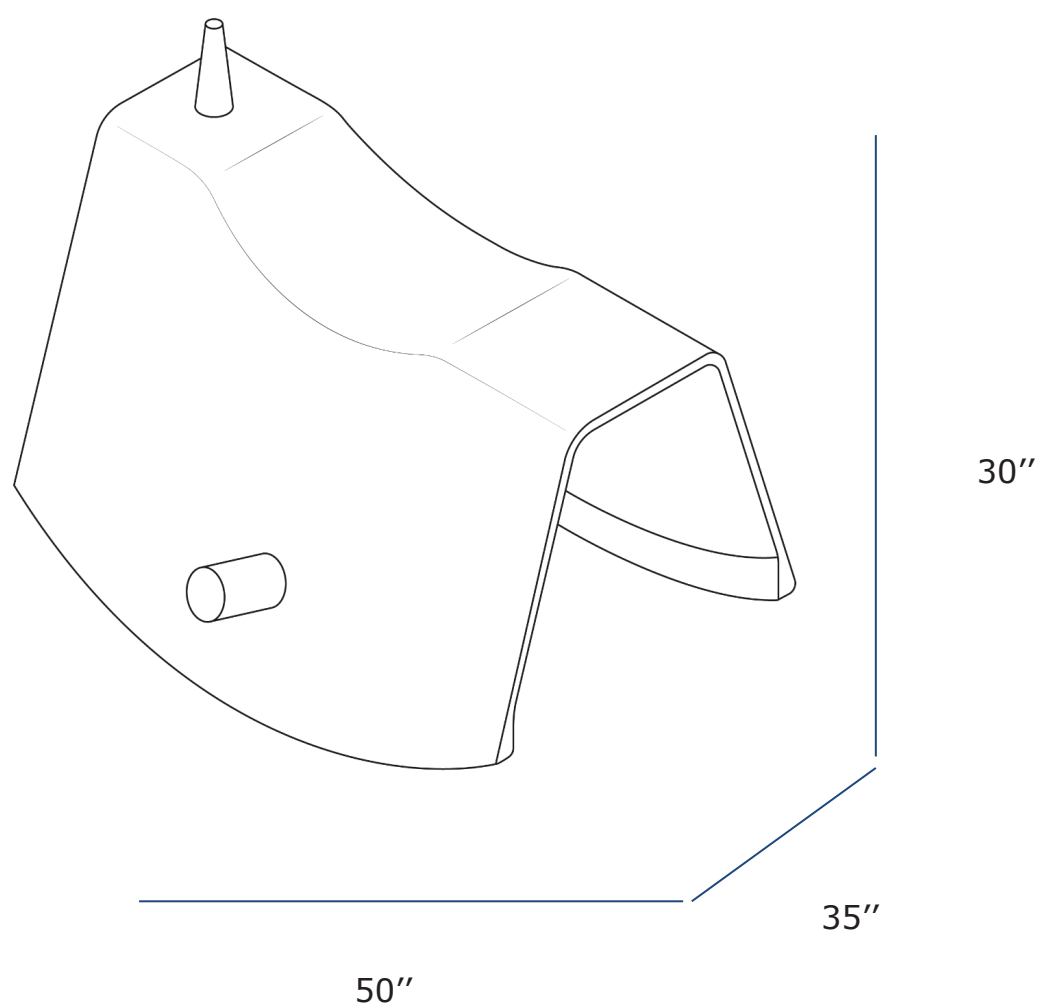

DIMENSIONS

35 x 50 x 30 cm

COLORS & TEXTURE

White, light oak

WEIGHT

6 kg

MATERIALS

Recycled
Polypropylene

Wood