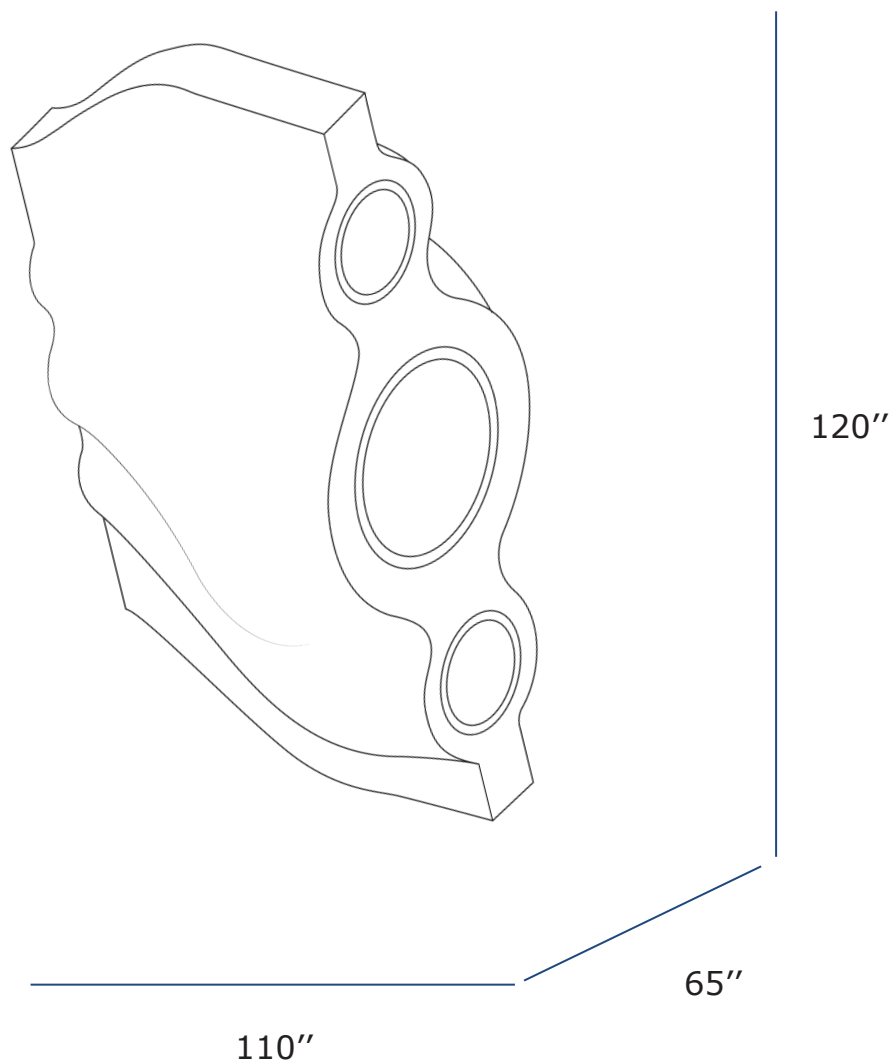

LOWD

DIMENSIONS

110 x 65 x 120 cm

COLORS & TEXTURE

Black, brown

WEIGHT

42 kg

MATERIALS

Recycled PLA
Tyrex &
Recycled
Pneumatic
Natural wood