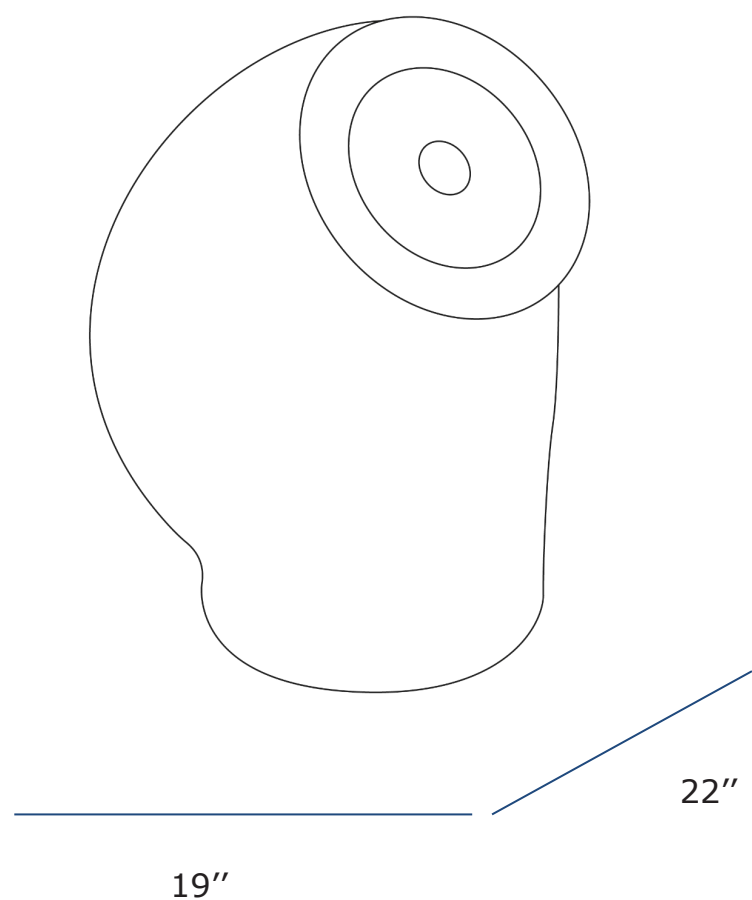

LOWD. SMALL VERSION

DIMENSIONS

19 x 22 x 38 cm

COLORS & TEXTURE

Black, Grey

WEIGHT

2.7 kg

MATERIALS

80% Recycled PLA
20% Tyrex &
Recycled
Pneumatic