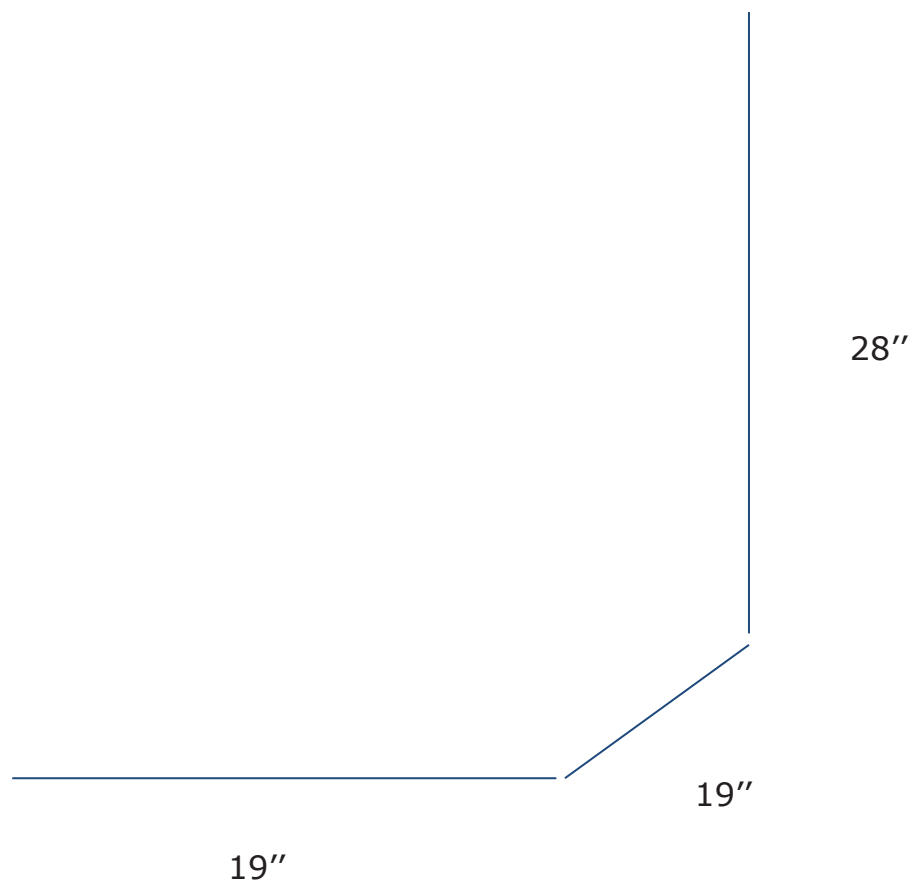

DIMENSIONS

28 x 19 x 19 cm

COLORS & TEXTURE

Light Gray

WEIGHT

0,6 kg

MATERIALS

Recycle Tyre - X