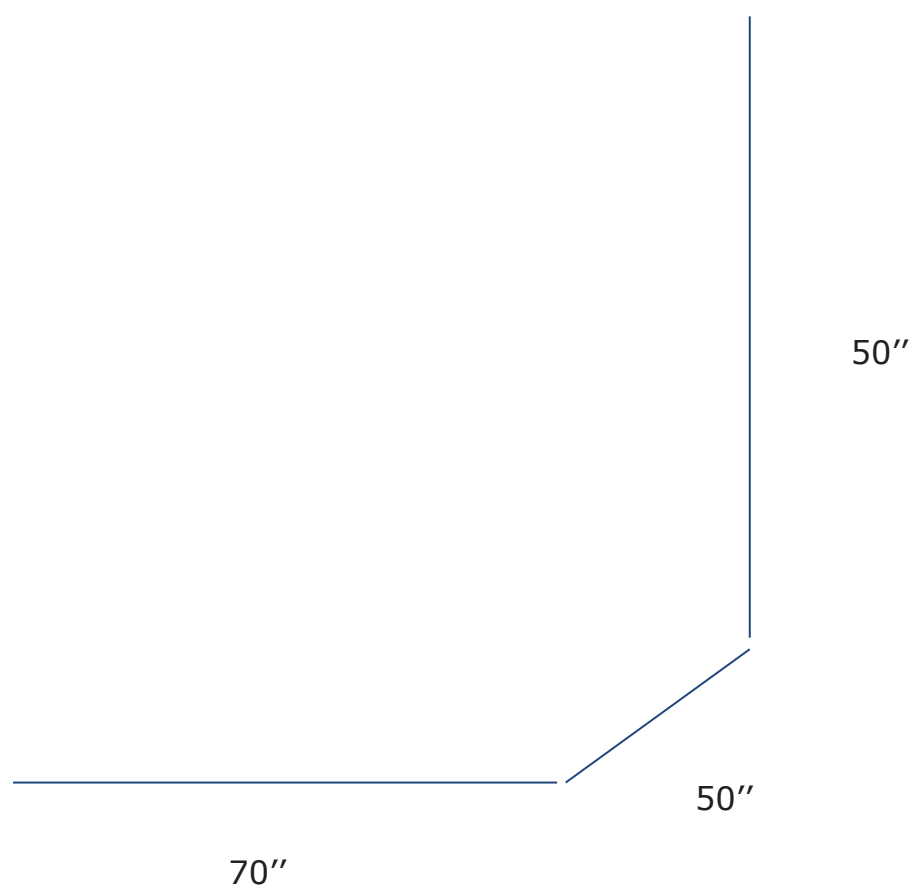

ALP BENCH

DIMENSIONS

50 x 50 x 70 cm

COLORS & TEXTURE

Blue

WEIGHT

8,6 kg

MATERIALS